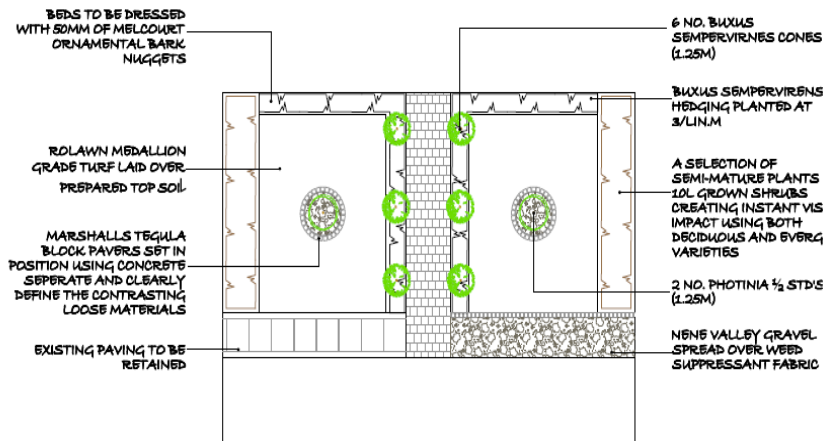

About Covey:

Covey Outdoor Design is part of tcl, which is one of the largest, most progressive landscape service companies in the UK. We consistently provide high quality landscape consultancy, design, construction and maintenance services to customers nationwide.

Over 25 years we have established a reputation for high quality and cost effective landscape solutions. We understand how important these values are to our customers, that's why we always specify premium grade materials and the use of best practice, ensuring all projects are completed to the highest possible standard.