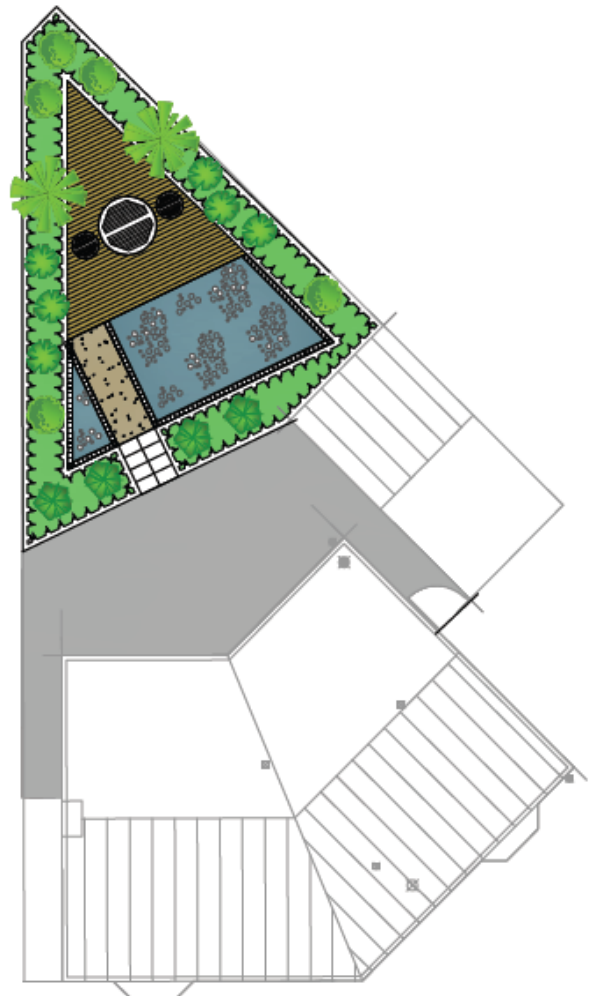

Case Study

Project Title:
The Orchards, Burton on
the Wold

Client:
David Wilson Homes

Contract Date:
September 2007

Brief:

To make the most of the irregular shaped small courtyard style garden.

Before:

Plan: