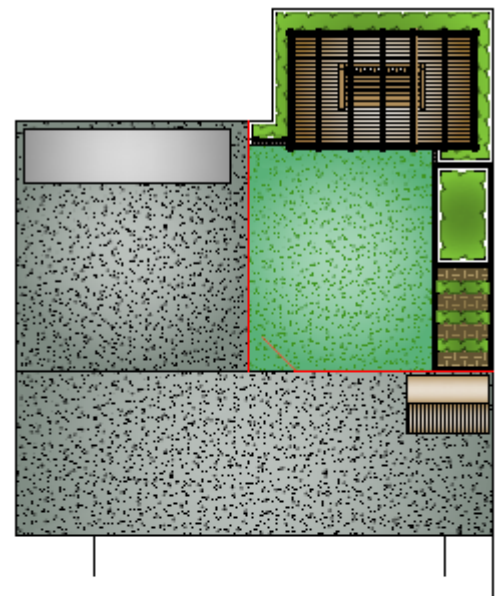

Case Study

Project Title:
Spring Lane Children's
Centre

Contract Value:
£4k

Contract Date:
January 2009

Dimensions:
Approximately 64m²

Brief:

To create a child friendly and useable play space in which families can also relax whilst waiting for their children. To design an area which also provides storage for play equipment.

"tcl's service was exceptional, from the first meeting until the project was complete. They really understood what was important to us at Spring Lane Nursery and have installed a super place for our children to play".
Louise Green, Spring Lane Children's Centre

Before:

Plan:

About tcl:

tcl is one of the largest, most progressive landscape service companies in the UK. We consistently provide high quality landscape consultancy, design, construction and maintenance services to customers nationwide.

Over 25 years we have established a reputation for high quality and cost effective landscape solutions. We understand how important these values are to our customers, that's why we always specify premium grade materials and the use of best practice, ensuring all projects are completed to the highest possible standard.